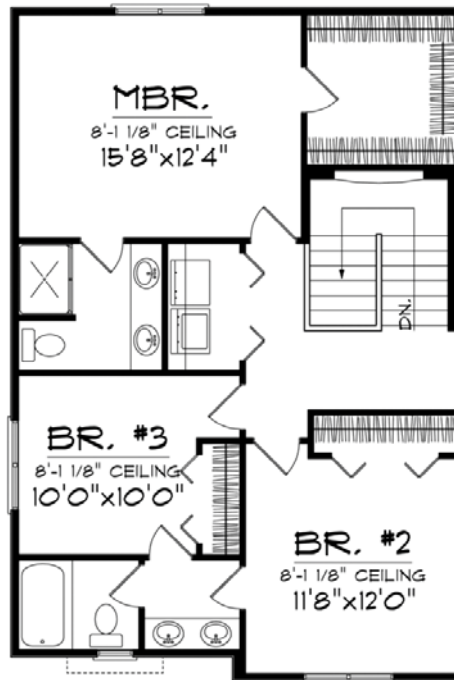

$335,000

**Lot 12 Condor Court
Church Hill, MD 21623
Community: Eagle Manor**

CONTACT: STACI SAPPINGTON
358 Pennsylvania Ave. Centreville, MD 21617
p: 410.758.2929 | 800.540.8808 | m: 410.829.3639
www.bozekinc.com | info@bozekinc.com

Featured on houzz

*Subject to Builder Conditions