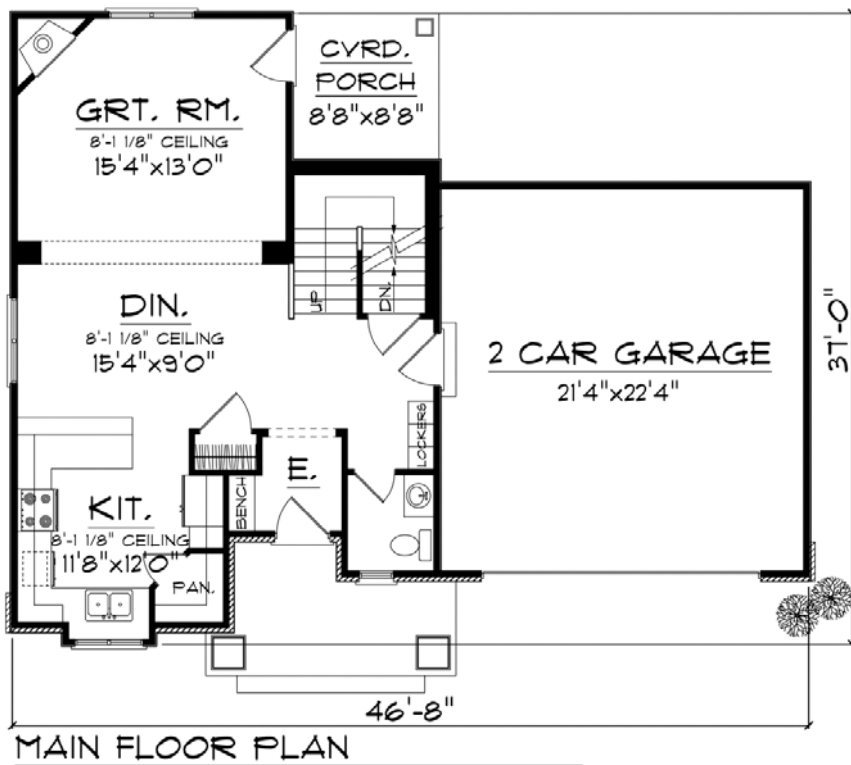

$335,000

**Lot 12 Condor Court
Church Hill, MD 21623
Community: Eagle Manor**

CONTACT: STACI SAPPINGTON
358 Pennsylvania Ave. Centreville, MD 21617
p: 410.758.2929 | 800.540.8808 | m: 410.829.3639
www.bozekinc.com | info@bozekinc.com

Featured on houzz

*Subject to Builder Conditions